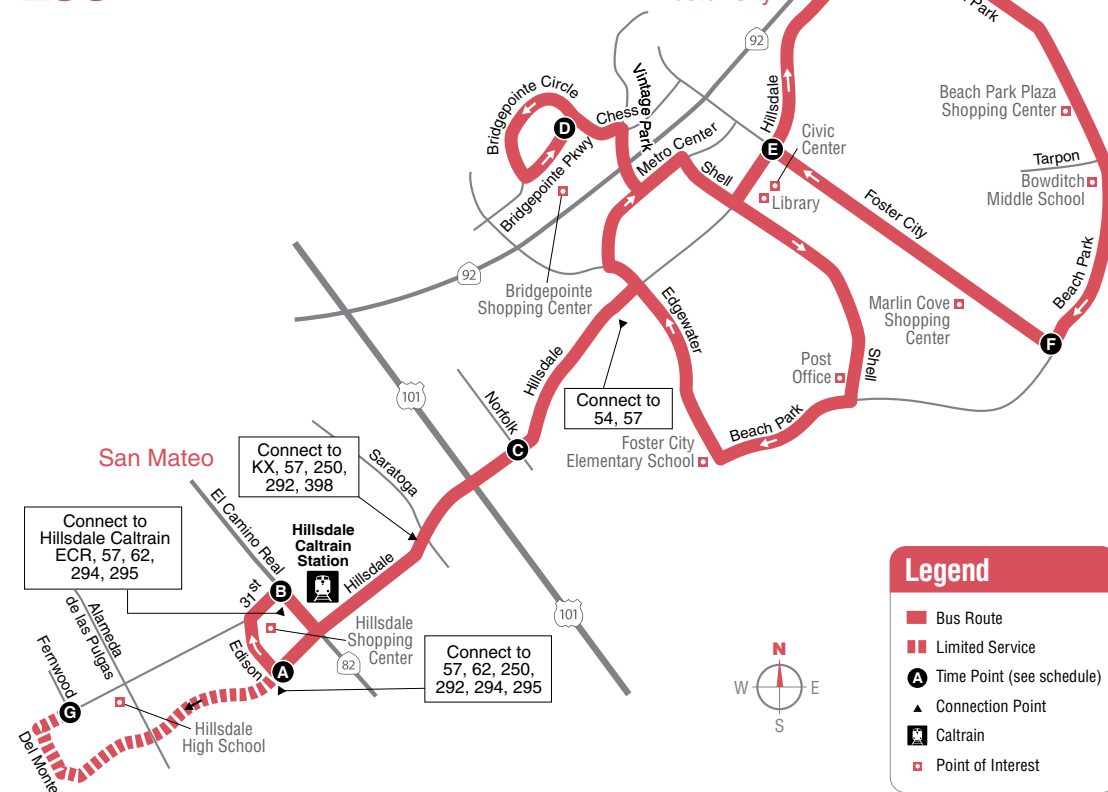

ROUTE 256 – Weekdays to Foster City

Hillsdale/ Edison	El Camino/ 31st	Hillsdale/ Norfolk	Bridgepointe Shopping Center	Hillsdale/ Foster City
6:34	6:36	6:40	6:49	6:54
7:30	7:33	7:39	7:49	7:55
8:30	8:33	8:39	8:50	8:56
9:30	9:33	9:39	9:49	9:54
10:30	10:33	10:39	10:49	10:54
12:30	12:33	12:39	12:49	12:55
2:41	2:44	2:50	3:00	3:06
4:30	4:33	4:40	4:50	4:56

AM – light type. **PM – bold type.**

Bus is not considered late until 5 minutes past scheduled time. Not all stops shown. Please call 1-800-660-4287 for other bus stops.

ROUTE 256

How to Use this Timetable:

Locate the time point (A) on the map prior to where you want to board the bus. Not all bus stops are shown. Find the same time point on the schedule. The departure/arrival times are listed under each time point. To plan your trip, use this timetable with the SamTrans System Map, which shows where all routes operate. Trip-planning assistance is available by calling SamTrans or by visiting maps.google.com or 511.org.

ROUTE 256 – Weekdays to Hillsdale Mall

Hillsdale/ Foster City	Beach Park/ Foster City	Hillsdale/ Norfolk	Hillsdale/ Edison	Hillsdale/ High School
6:55	7:04	7:22	7:28	7:35*
7:55	8:04	8:23	8:29	–
8:56	9:04	9:23	9:28	–
9:55	10:03	10:20	10:25	–
10:54	11:02	11:19	11:24	–
12:55	1:03	1:20	1:25	–
3:06	3:16	3:34	3:39	–
4:56	5:04	5:20	5:25	–

AM – light type. **PM – bold type.** * School Days Only.

Bus is not considered late until 5 minutes past scheduled time. Not all stops shown. Please call 1-800-660-4287 for other bus stops.

ROUTE 256 – Saturdays to Foster City

Hillsdale/ Edison	El Camino/ 31st	Hillsdale/ Norfolk	Bridgepointe Shopping Center	Hillsdale/ Foster City
7:30	7:32	7:37	7:47	7:51
9:30	9:32	9:37	9:46	9:51
11:30	11:32	11:38	11:47	11:52
1:30	1:32	1:38	1:48	1:53
3:30	3:32	3:39	3:48	3:53
5:30	5:32	5:39	5:48	5:53
7:30	7:33	7:39	7:47	7:51

ROUTE 256 – Saturdays to Hillsdale Mall

Hillsdale/ Foster City	Beach Park/ Foster City	Hillsdale/ Norfolk	Hillsdale/ Edison
7:51	8:01	8:15	8:19
9:51	10:00	10:17	10:21
11:52	12:01	12:17	12:22
1:53	2:02	2:19	2:26
3:53	4:02	4:20	4:28
5:53	6:01	6:16	6:21
7:51	7:58	8:13	8:18

AM – light type. **PM – bold type.**

Bus is not considered late until 5 minutes past scheduled time. Not all stops shown. Please call 1-800-660-4287 for other bus stops.