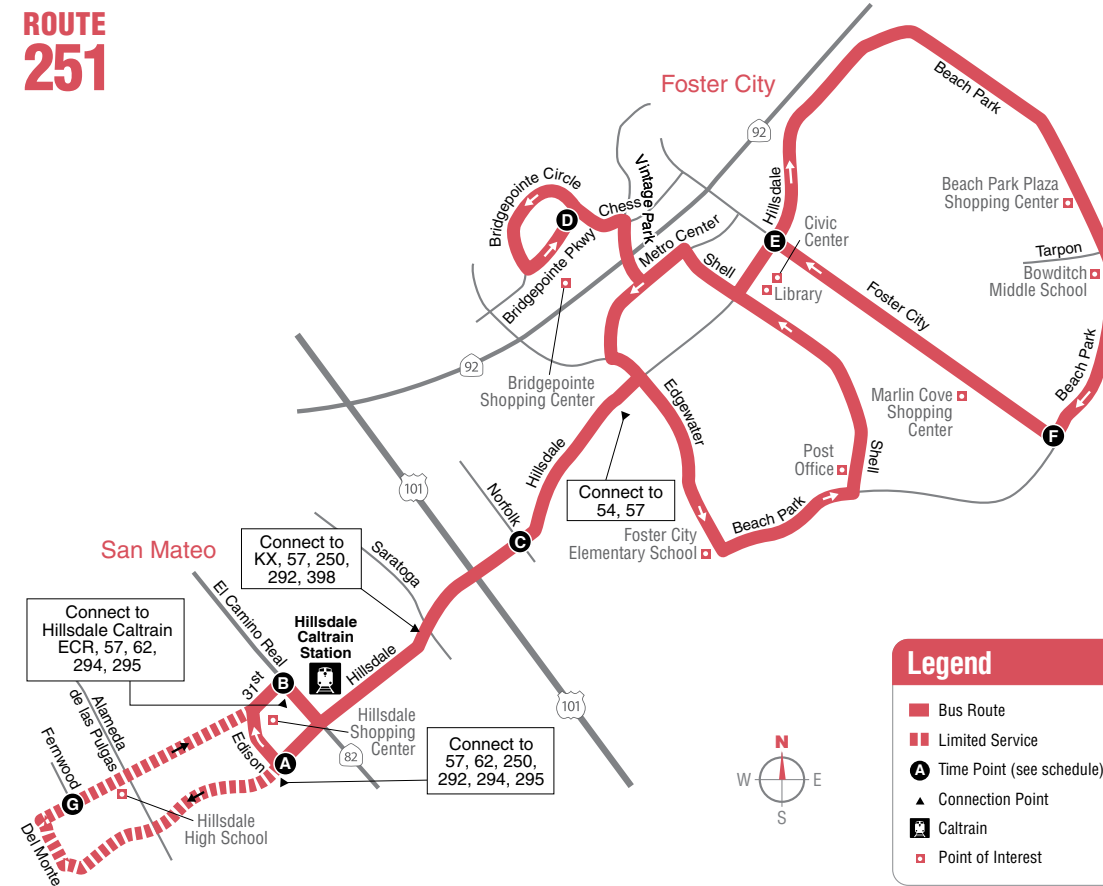

Discounted tokens available for purchase.

Monthly passes are available on Clipper® card.

For more details about fare payments, visit www.samtrans.com/fares

San Mateo

- Hillsdale Shopping Center
- Caltrain

Foster City

- Post Office
- Library
- Civic Center
- Bridgepointe Shopping Center
- Beach Park Plaza Shopping Center
- Bowditch Middle School
- Marlin Cove Shopping Center

251 256

Effective 8/7/16

ROUTE 251

How to Use this Timetable:

Locate the time point (A) on the map prior to where you want to board the bus. Not all bus stops are shown. Find the same time point on the schedule. The departure/arrival times are listed under each time point. To plan your trip, use this timetable with the SamTrans System Map, which shows where all routes operate. Trip-planning assistance is available by calling SamTrans or by visiting maps.google.com or 511.org.